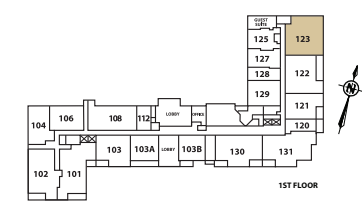

SUITE

123

TWO BEDROOM & DEN SUITE
1580 SQ. FT.

Plans and specifications are subject to change without notice. Actual usable floorspace may vary from stated area. E. & O. E