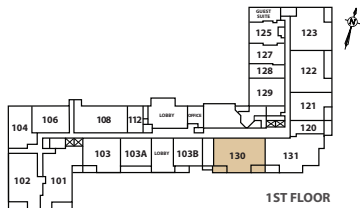

SUITE

130

TWO BEDROOM + DEN SUITE

1528 SQ. FT.

AVENUE ROAD

ST. CLAIR AVENUE