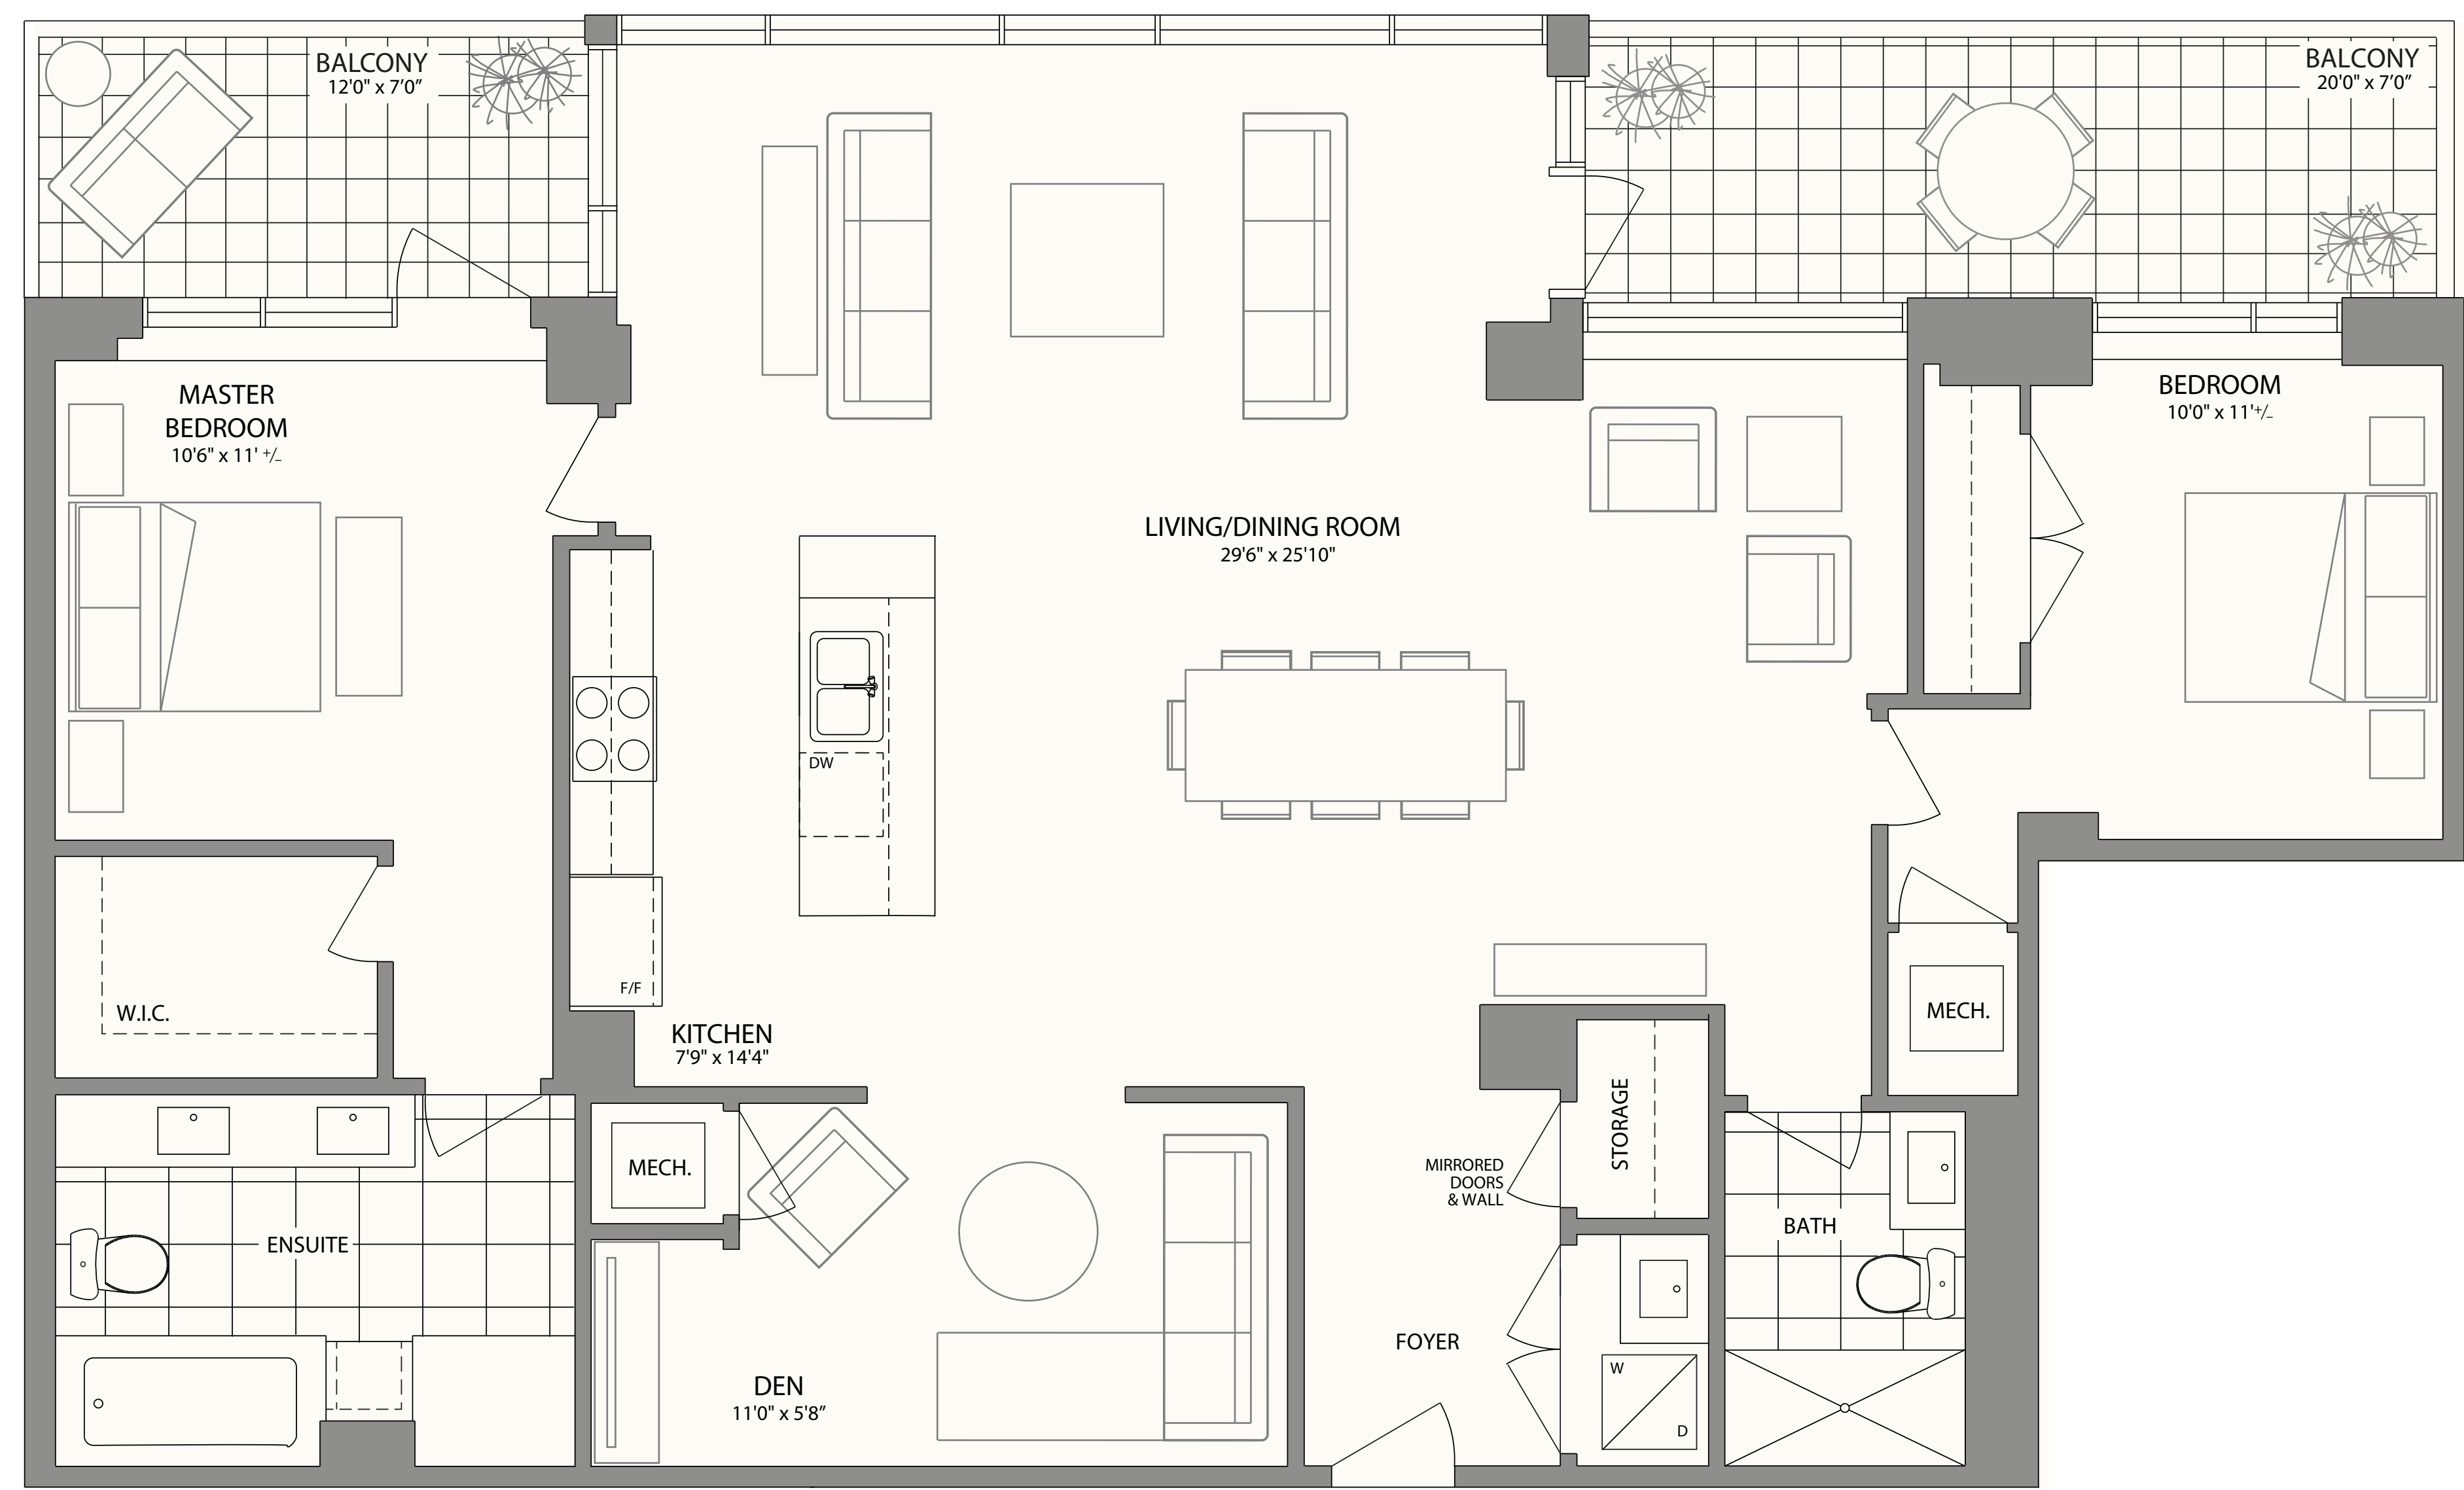

2J | TWO BEDROOM SUITE 1649 SQ. FT. - 2 BALCONIES TOTALLING 181 SQ. FT.

Plans and specifications are subject to change without notice. Actual usable floorspace may vary from stated area. E. & O. E.