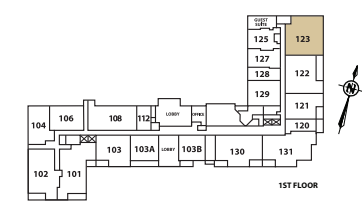

SUITE

123

TWO BEDROOM & DEN SUITE
1580 SQ. FT.

Plans and specifications are subject to change without notice. Actual usable floorspace may vary from stated area. E. & O. E